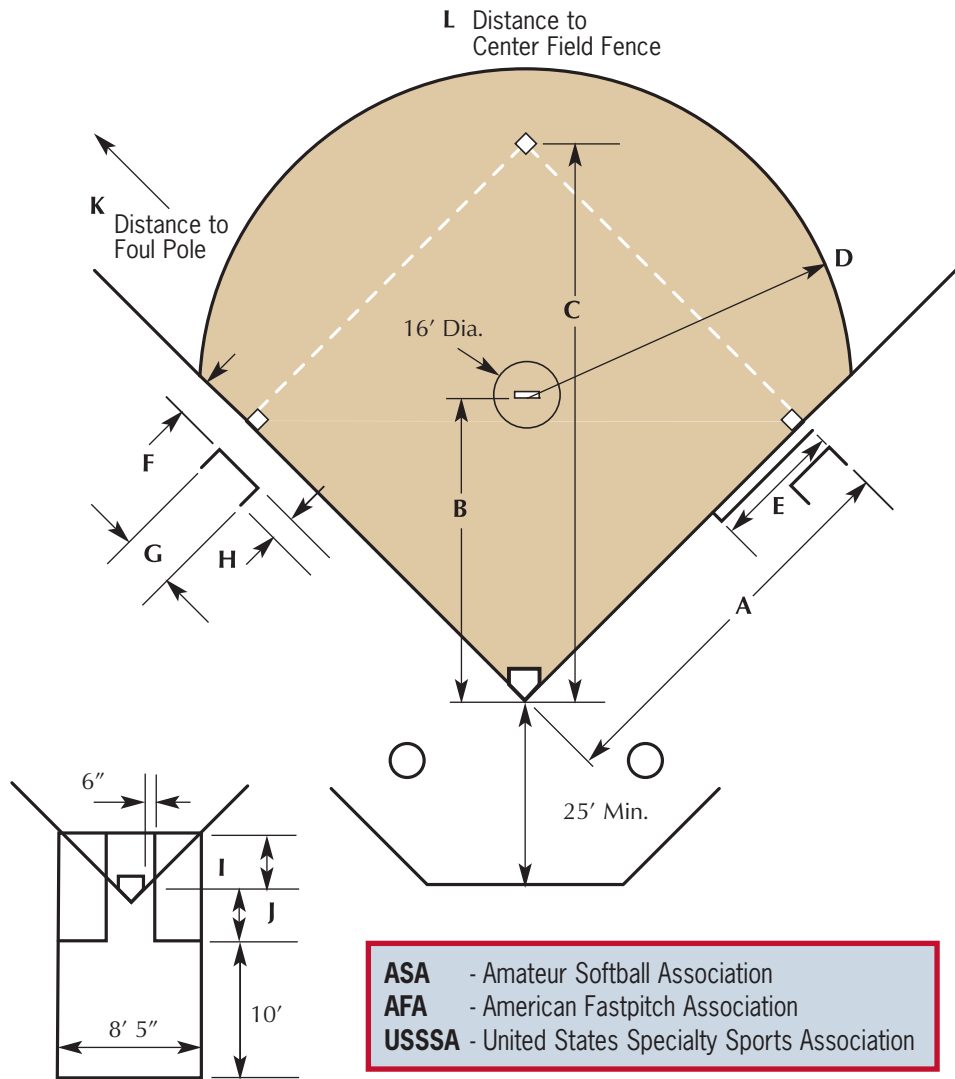

# Softball Field Dimensions

**ASA** - Amateur Softball Association  
**AFA** - American Fastpitch Association  
**USSSA** - United States Specialty Sports Association

## Diamond-Tex Quantities - 4" Depth

Field Type		Radius	Tons	Trucks
ASA Adult Slowpitch	Skinned	65'	200	8
USSSA Men's Adult Slowpitch	Skinned	65'	200	8
USSSA Women's Adult Slowpitch	Skinned	65'	200	8
Men's Adult Fastpitch	Skinned	60'	200	8
Female College Fastpitch	Skinned	60'	175	7
Female High School Fastpitch	Skinned	60'	175	7
ASA Women's Adult Fastpitch	Skinned	60'	175	7
ASA & AFA Girls Youth Fastpitch (over 12 years old)	Skinned	60'	175	7
ASA Girls Youth Fastpitch 12U	Skinned	60'	150	6
AFA Girls Youth Fastpitch 12U	Skinned	60'	175	7
ASA Girls Youth Fastpitch 10U	Skinned	55'	150	6