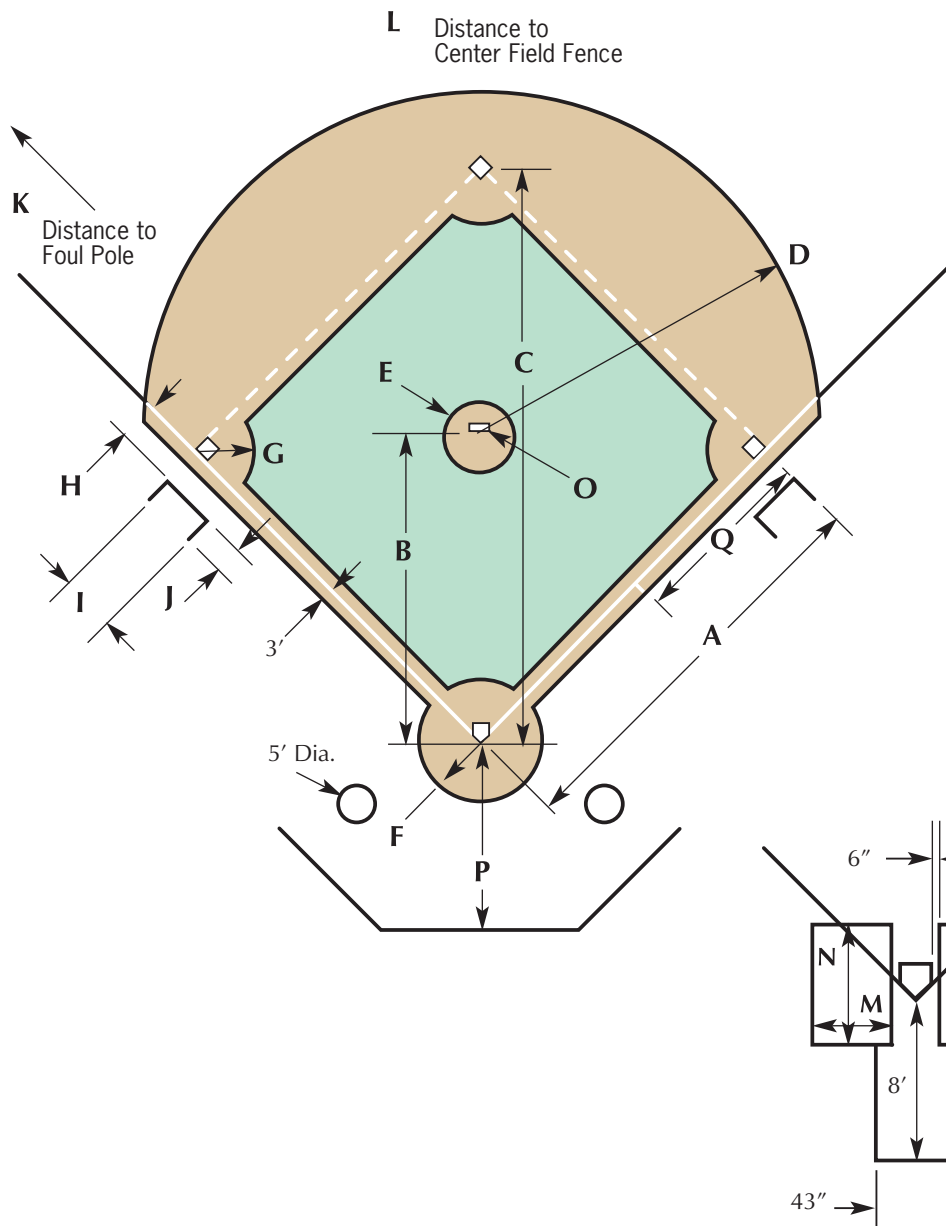

Baseball Field Dimensions

Diamond-Tex Quantities - 4" Depth

Field Type **Radius** **Tons** **Trucks**

Pro • College				
High School • Colt	Grass	95'	300	11
Babe Ruth • Palomino				
Pro • College				
High School • Colt	Skinned	95'	400	16
Babe Ruth • Palomino				
Pony	Grass	80'	200	8
Bronco	Grass	65'	150	6
Little League Baseball®	Grass	50'	100	4
Little League Baseball®	Skinned	50'	150	6
Mustang	Grass	50'	100	4
Pinto	Grass	50'	100	4

Level of Play	A	B	C	D	E	F	G	H	I	J	K*	L*	M	N	O	P*	Q
															HEIGHT		
Pro • College	90'	60' 6"	127' 3-3/8"	95'	18'	26'	13'	15'	20'	10'	320' - 350'	400+	4'	6'	10"	60'	45'
High School	90'	60' 6"	127' 3-3/8"	95'	18'	26'	13'	15'	20'	10'	300'	335'	4'	6'	10"	60'	45'
Babe Ruth	90'	60' 6"	127' 3-3/8"	95'	18'	26'	13'	15'	20'	10'	300'	350'	4'	6'	10"	60'	45'
Colt	90'	60' 6"	127' 3-3/8"	95'	18'	26'	13'	15'	20'	10'	300'	350'	4'	6'	10"	60'	45'
Pony	80'	54'	113' 1-2/3"	80'	15'	24'	12'	12'	12'	6'	250'	300'	4'	6'	8"	40'	40'
Bronco	70'	48'	99'	65'	12'	22'	11'	9'	12'	6'	200'	250'	4'	6'	6"	30'	35'
Little League	60'	46'	84' 10-1/4"	50'	10'	18'	9'	6'	8'	4'	200'	200'	3'	6'	6"	25'	30'
Mustang	60'	44'	84' 10-1/4"	50'	9'	20'	10'	6'	8'	4'	175'	225'	4'	6'	4"	20'	30'
Pinto	50'	38'	70' 8-1/2"	50'	9'	20'	9'	6'	8'	4'	150'	200'	4'	6'	4"	20'	25'

* Recommended Distances Only