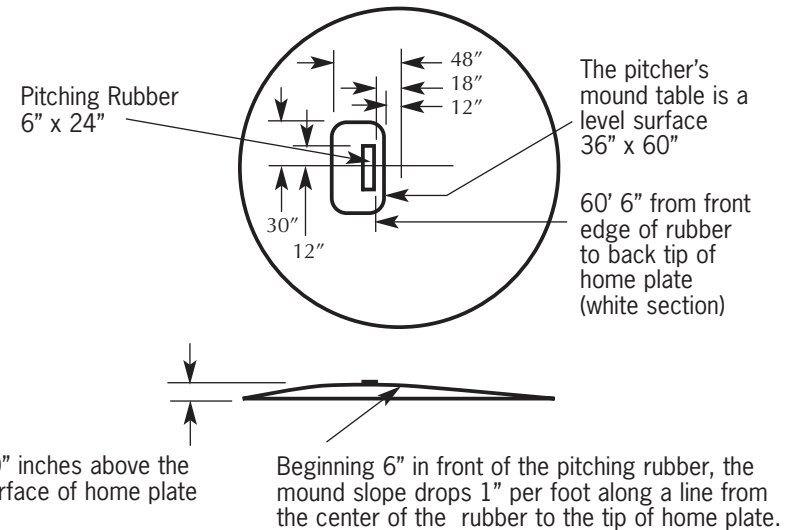

Baseball Field Dimensions

Diamond-Tex Quantities - 4" Depth

Field Type **Radius** **Tons** **Trucks**

Pro • College				
High School • Colt	Grass	95'	300	11
Babe Ruth • Palomino				
Pro • College				
High School • Colt	Skinned	95'	400	16
Babe Ruth • Palomino				
Pony	Grass	80'	200	8
Bronco	Grass	65'	150	6
Little League Baseball®	Grass	50'	100	4
Little League Baseball®	Skinned	50'	150	6
Mustang	Grass	50'	100	4
Pinto	Grass	50'	100	4

Level of Play	A	B	C	D	E	F	G	H	I	J	K*	L*	M	N	O	P*	Q
															HEIGHT		
Pro • College	90'	60' 6"	127' 3-3/8"	95'	18'	26'	13'	15'	20'	10'	320' - 350'	400+	4'	6'	10"	60'	45'
High School	90'	60' 6"	127' 3-3/8"	95'	18'	26'	13'	15'	20'	10'	300'	335'	4'	6'	10"	60'	45'
Babe Ruth	90'	60' 6"	127' 3-3/8"	95'	18'	26'	13'	15'	20'	10'	300'	350'	4'	6'	10"	60'	45'
Colt	90'	60' 6"	127' 3-3/8"	95'	18'	26'	13'	15'	20'	10'	300'	350'	4'	6'	10"	60'	45'
Pony	80'	54'	113' 1-2/3"	80'	15'	24'	12'	12'	12'	6'	250'	300'	4'	6'	8"	40'	40'
Bronco	70'	48'	99'	65'	12'	22'	11'	9'	12'	6'	200'	250'	4'	6'	6"	30'	35'
Little League	60'	46'	84' 10-1/4"	50'	10'	18'	9'	6'	8'	4'	200'	200'	3'	6'	6"	25'	30'
Mustang	60'	44'	84' 10-1/4"	50'	9'	20'	10'	6'	8'	4'	175'	225'	4'	6'	4"	20'	30'
Pinto	50'	38'	70' 8-1/2"	50'	9'	20'	9'	6'	8'	4'	150'	200'	4'	6'	4"	20'	25'